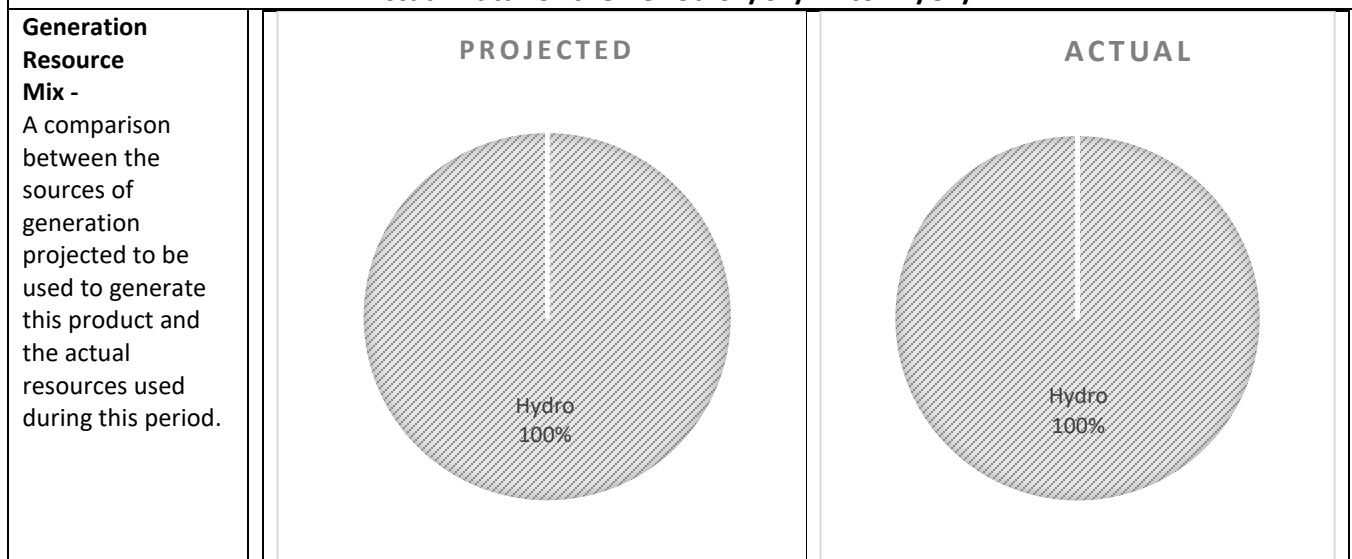

Environmental Disclosure Information – Quarterly Comparisons

Clearview Electric, Inc. dba Clearview Energy

Projected Data for the 2022 Calendar Year

Actual Data for the Period 01/01/22 to 12/31/22

Environmental Characteristics– A description of the characteristics associated with each possible generation resource.	Biomass Power	Air Emissions and Solid Waste
	Coal Power	Air Emissions and Solid Waste
	Hydro Power	Wildlife Impacts
	Natural Gas Power	Air Emissions and Solid Waste
	Nuclear Power	Radioactive Waste
	Oil Power	Air Emissions and Solid Waste
	Other Sources	Unknown Impacts
	Solar Power	No Significant Impacts
	Unknown Purchased Resources	Unknown Impacts
	Wind Power	Wildlife Impacts